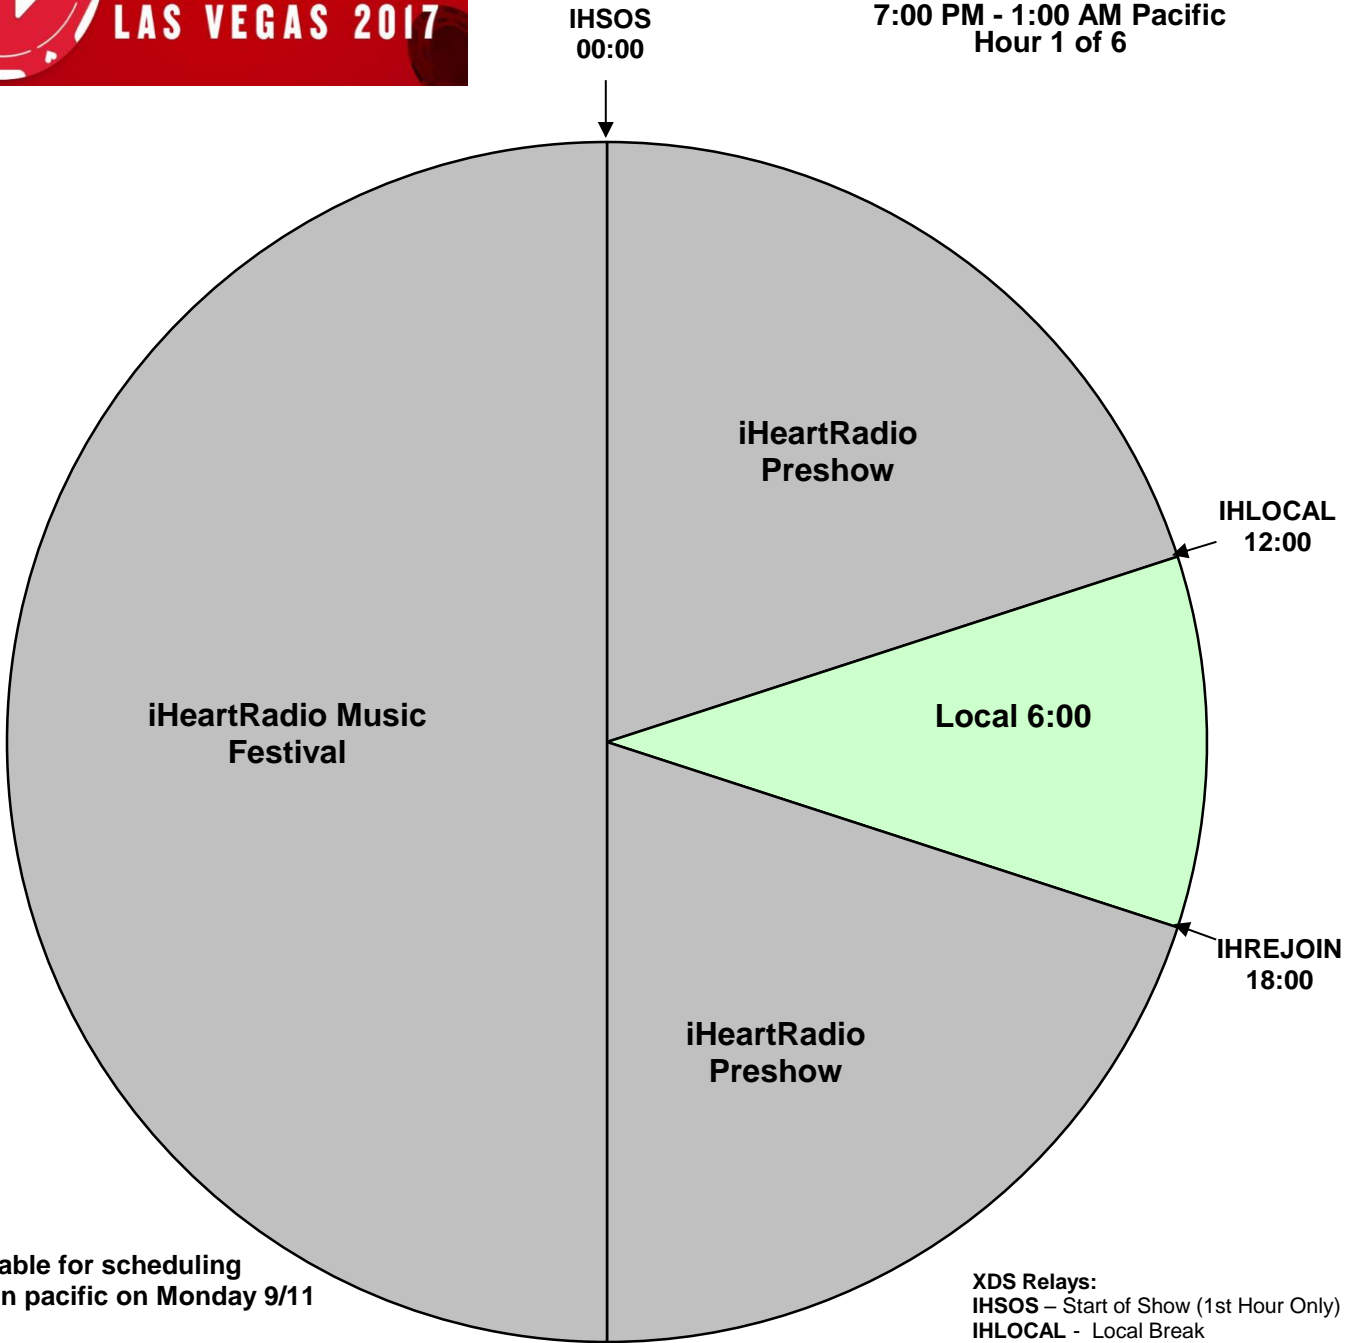

iHeartRadio Music Festival 2017
XDS Program: IHMF - 2017 (PID 1081)
 Effective Date: Friday, September 22nd, 2017
 Premiere XDS PRO4-P Satellite
 10:00 PM - 4:00 AM Eastern
 9:00 PM - 3:00 AM Central
 8:00PM - 2:00 AM Mountain
 7:00 PM - 1:00 AM Pacific
 Hour 1 of 6

PID available for scheduling after noon pacific on Monday 9/11

Testing Monday 9/11 through Wednesday 9/20 with audio and cues and Thursday 9/21 with audio only during posted show hours

XDS Relays:
 IHSOS – Start of Show (1st Hour Only)
 IHLOCAL - Local Break
 IHREJOIN - Rejoins Program
 IHID - (:05) Produced Legal ID
 IHLINER - (:05) Produced Local Liner
 IHEOS – End of Show (WILL FIRE AT END OF STAGE FEED - NOT AT END OF PID)

All Breaks Float
 Up to 3 Floating Liners Per Hour

It is HIGHLY RECOMMENDED that you schedule a board operator for the evening and run a local delay.